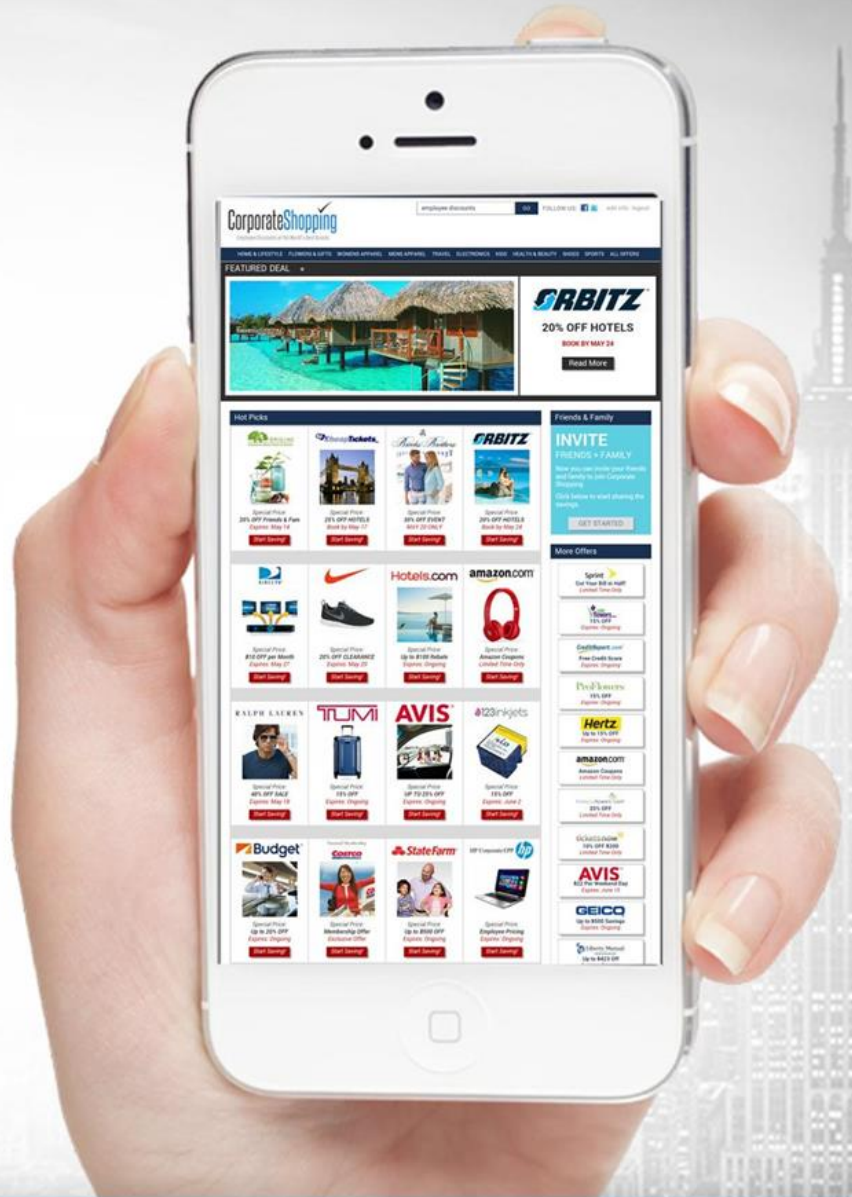

CorporateShopping.com

PRIVATE EMPLOYEE DISCOUNTS

Simply log in from your computer,
tablet or smartphone.

A FEW OF OUR TOP BRANDS:

CORPORATE SHOPPING EMPLOYEE DISCOUNTS:

Corporate Shopping Employee Discounts connects employees to over 250 top national retailers offering incredible employee discounts and private offers. A few popular retailers include: *Costco, Sam's Club, Chase Mortgage, Avis, Budget, Hertz, Hotels.com, Lands' End, Ralph Lauren, AMC Theatres, Brooks Brothers, 1800Flowers, T-Mobile, Disney World, Disneyland, HP Employee Purchase Program, Dell Member Purchase Program & Many More!*

HOW TO REGISTER:

Register now and enjoy incredible savings! It's easy...simply click on the link below and you can access the site from both work and home.

<https://corporateshopping.com/login/templeisd>